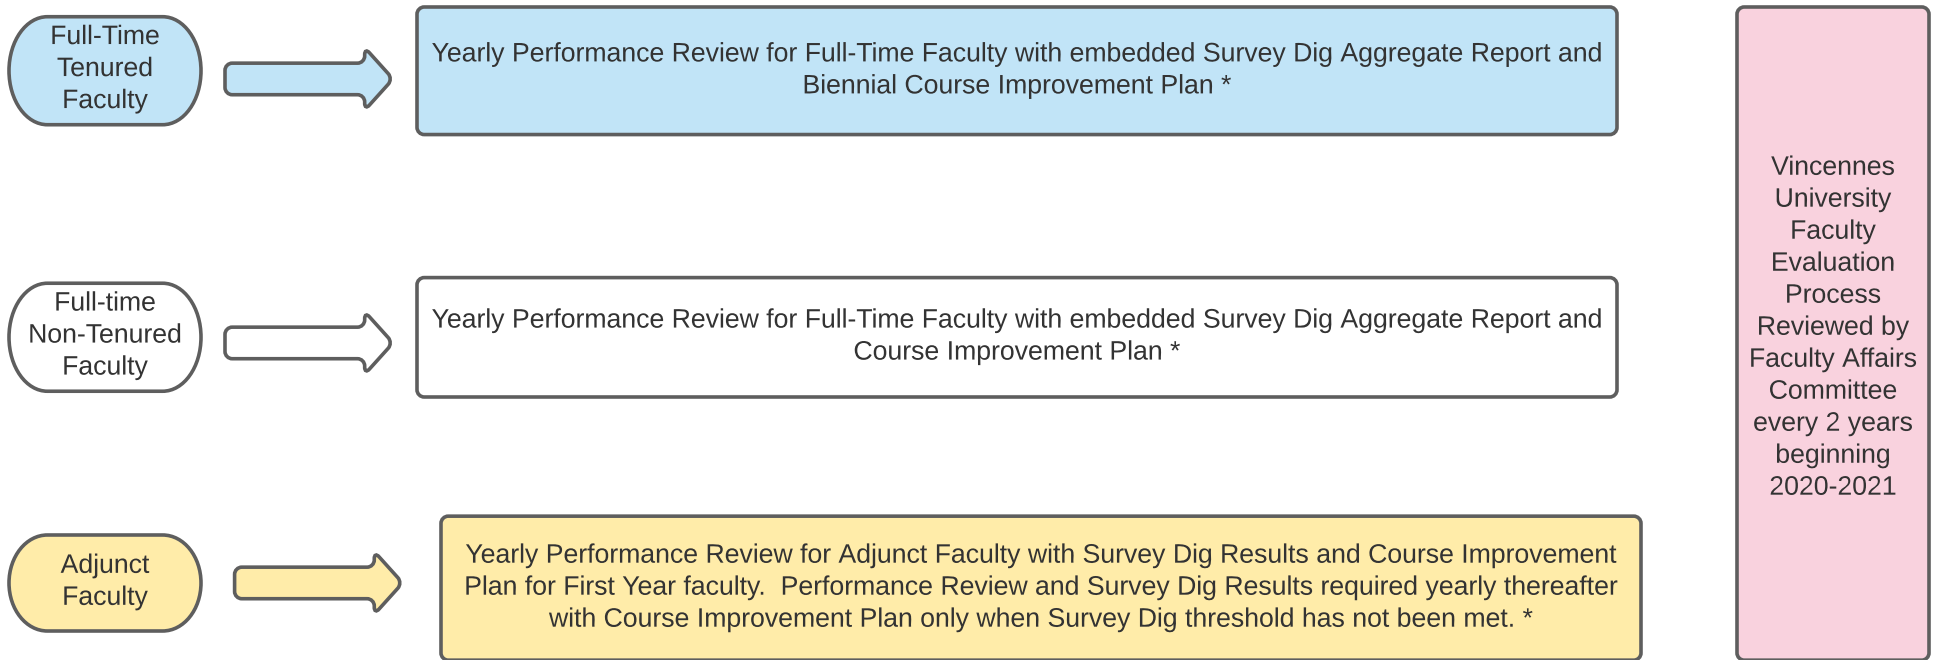

Vincennes University Faculty Evaluation Process Overview

*Evaluation cycle incorporates Survey Dig results from Spring semester of the previous academic year and Fall semester of the current academic year